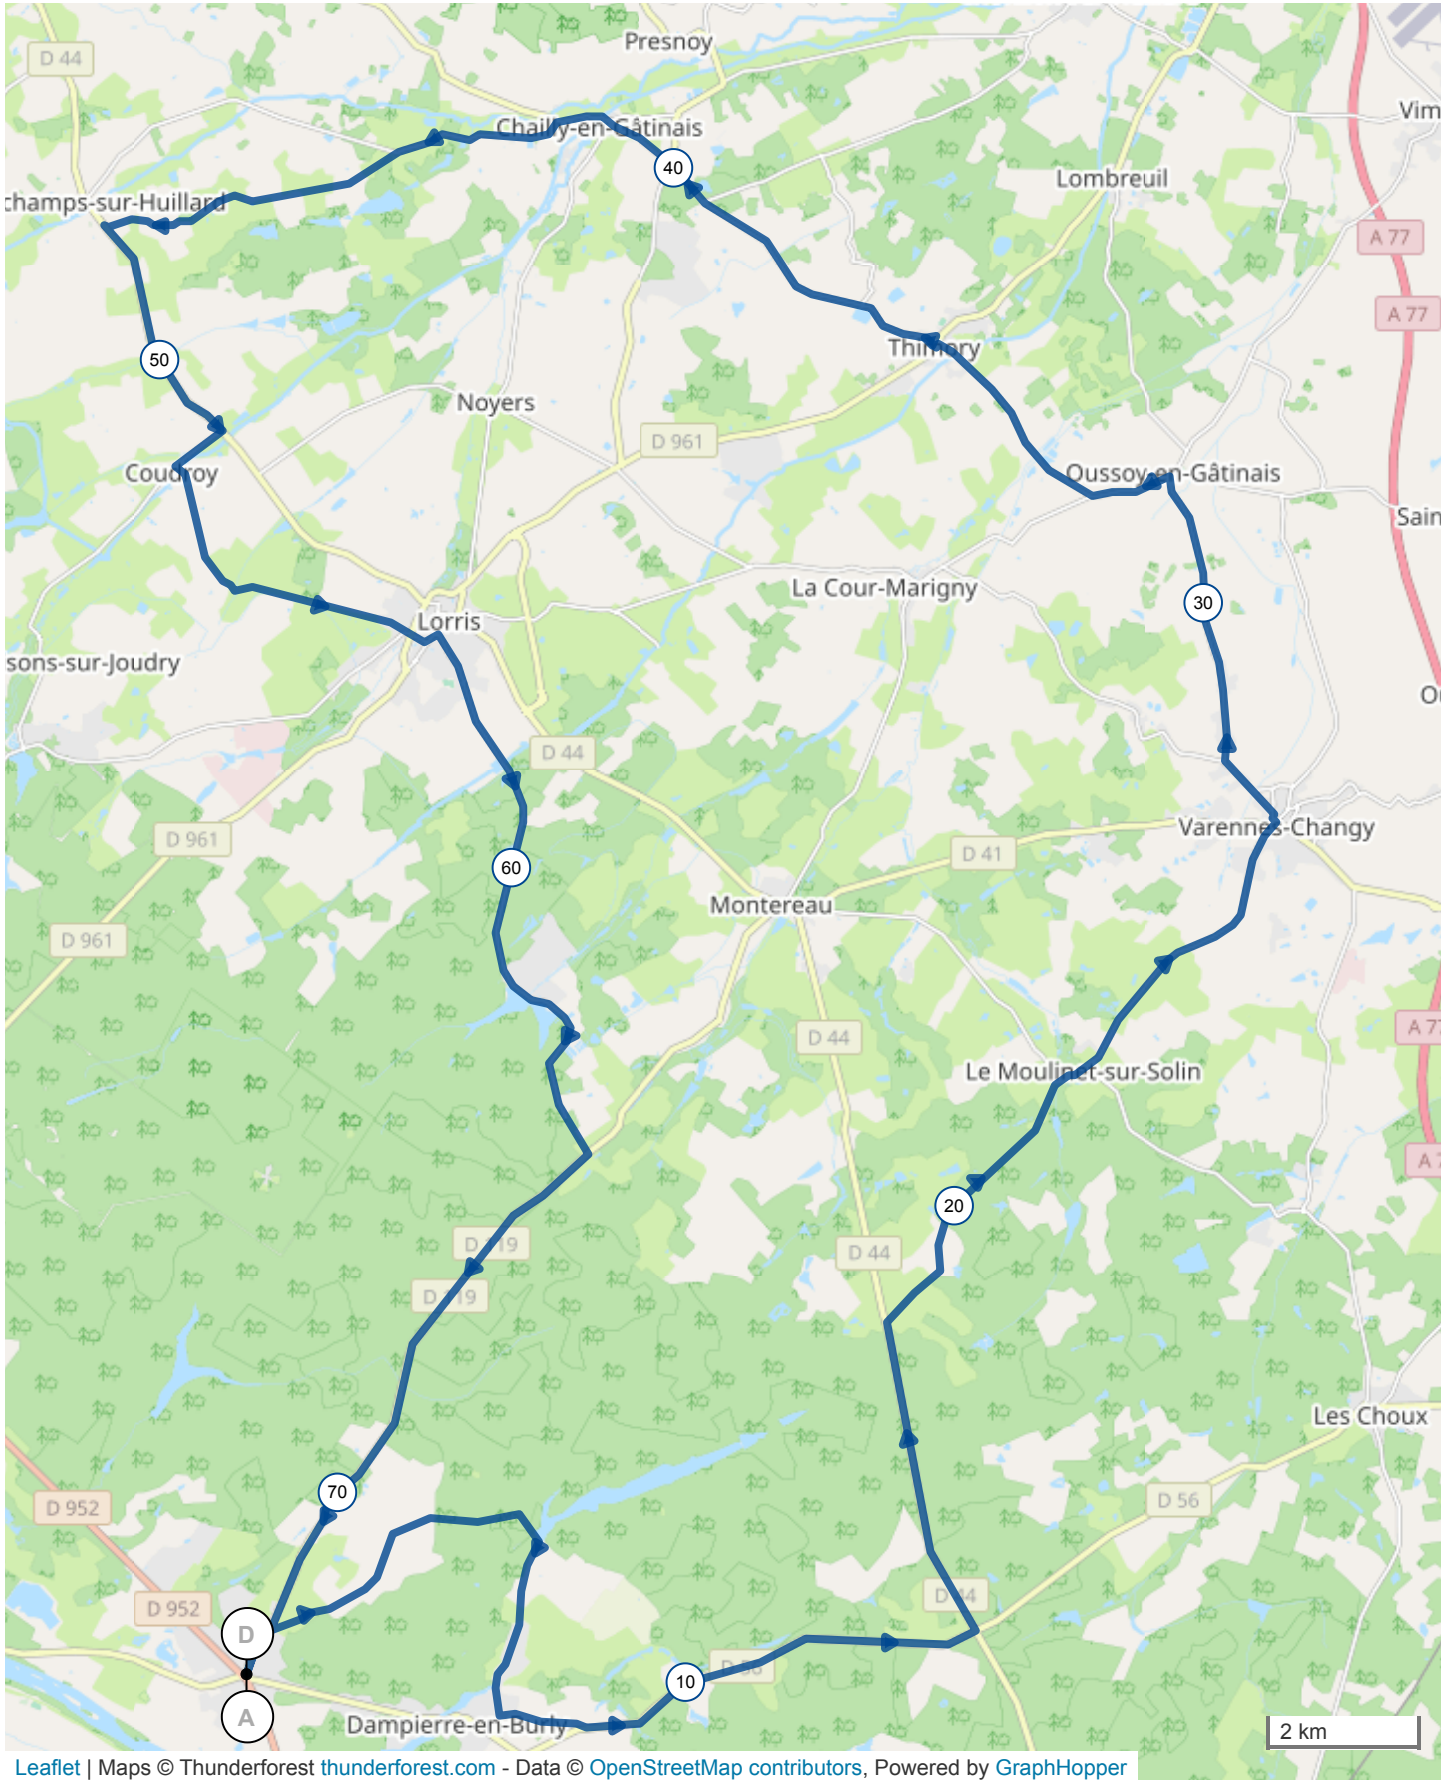

# 13924326 | Cyclisme - Route | Dimanche nov dec circuit 1

Ouzouer-sur-Loire -> Ouzouer-sur-Loire

72.704 km 305 m 304 m 96 m 169 m

Leaflet | Maps © Thunderforest thunderforest.com - Data © OpenStreetMap contributors, Powered by GraphHopper

© 2021 Openrunner